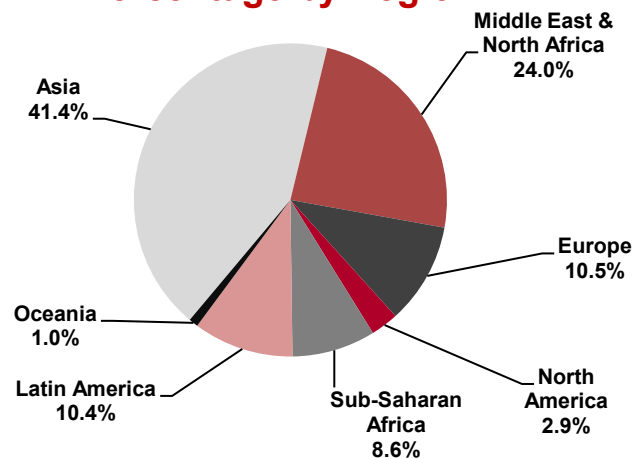

2021 INTERNATIONAL STUDENT SNAPSHOT

1148 - Number of actively enrolled international students at The University of Alabama in Fall 2021. Including the 151 recent graduates currently on OPT work authorization, the total is **1299**.

Top 10 Student Places of Origin

1.	Kuwait	174
2.	China	153
3.	India	110
4.	Bangladesh	85
5.	Nigeria	62
6.	Saudi Arabia	42
7.	South Korea	40
8.	Nepal	38
9.	Iran	34
10.	Canada/Colombia	33

91 Countries & Territories

Percentage by Region