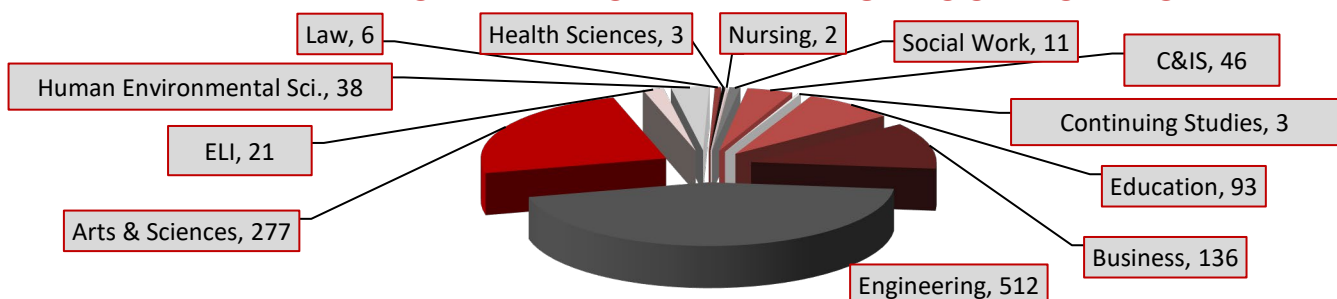

INTERNATIONAL ENROLLMENT BY SCHOOL/COLLEGE