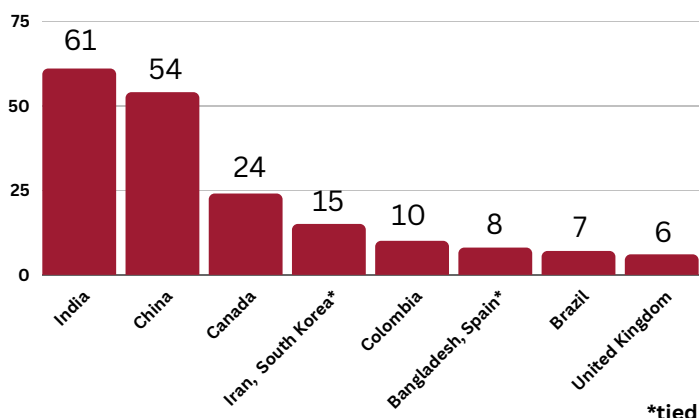

Percentage By Region

Top 10 Majors/Programs

1.	Civil Eng.	94
2.	Chemical Eng.	77
3.	Computer Science	66
4.	Electrical Eng.	65
5.	Mechanical Eng.	61
6.	Chemistry	52
7.	Physics	44
8.	Aerospace Eng.	32
9.	Biology	30
10/11.	Mathematics, C&IS	27

*tied

International Enrollment by School/College

2022 International Scholar Snapshot

277

Number of international faculty, staff and scholars hosted by The University of Alabama between July 1, 2021 and June 30, 2022.

TOP 10 SCHOLAR PLACES OF ORIGIN

44 countries and territories represented by Faculty/Scholars

Percentage by Region

Scholar Visa Breakdown

VISA-STATUS	TOTAL
J-1 Scholars	72
J-1 Physicians	19
H-1B Workers	118
O-1	4
F-1 OPT/CPT	45
Other	19
TOTAL	277