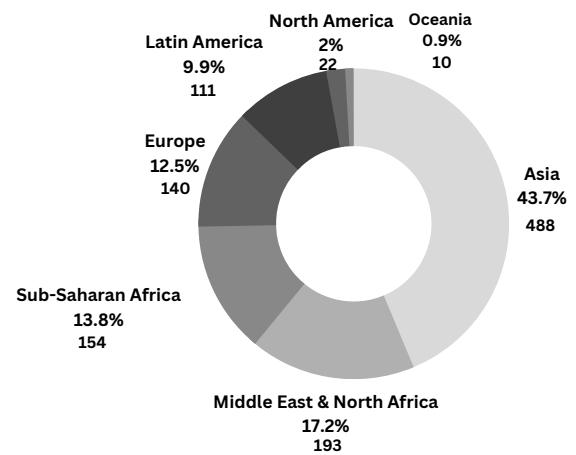

2022 International Student Snapshot

1118

Number of actively enrolled international students at The University of Alabama in Fall 2022. Including the 175 recent graduates currently on OPT work authorization, the total is **1293**.

TOP 10 STUDENT PLACES OF ORIGIN

88 countries and territories represented by students

Fall 2022 Enrollment

Degree & Level	TOTAL
Undergraduate Students	290
Freshman	73
Sophomore	45
Junior	40
Senior	132
Graduate Students	761
Master's	162
Doctoral	598
Professional/Specialist	1
English Language Institute	29
Non-Degree & Exchange	38
TOTAL	1118

Percentage By Region

Top 10 Majors/Programs

1.	Civil Eng.	94
2.	Chemical Eng.	77
3.	Computer Science	66
4.	Electrical Eng.	65
5.	Mechanical Eng.	61
6.	Chemistry	52
7.	Physics	44
8.	Aerospace Eng.	32
9.	Biology	30
10/11.	Mathematics, C&IS	27