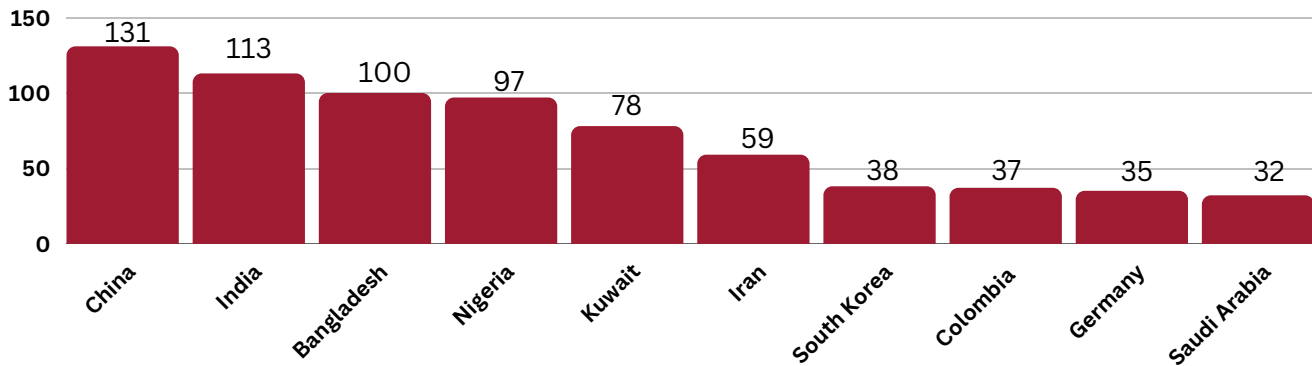

2022 International Student Snapshot

1118

Number of actively enrolled international students at The University of Alabama in Fall 2022. Including the 175 recent graduates currently on OPT work authorization, the total is **1293**.

TOP 10 STUDENT PLACES OF ORIGIN

88 countries and territories represented by students

Fall 2022 Enrollment

Degree & Level	TOTAL
Undergraduate Students	290
Freshman	73
Sophomore	45
Junior	40
Senior	132
Graduate Students	761
Master's	162
Doctoral	598
Professional/Specialist	1
English Language Institute	29
Non-Degree & Exchange	38
TOTAL	1118