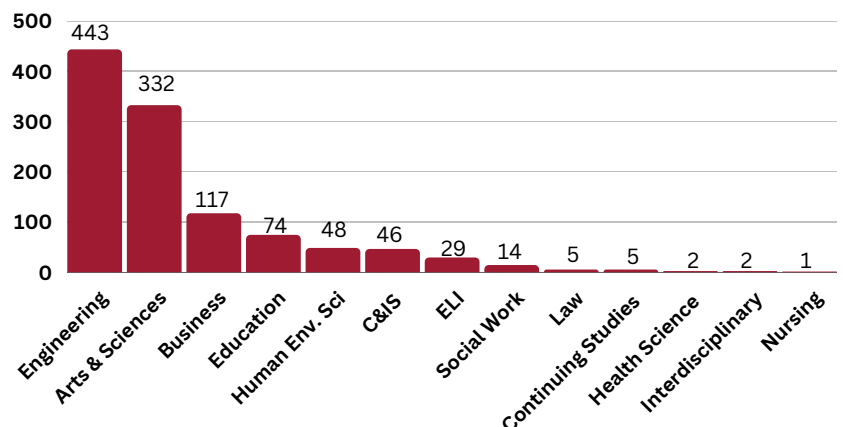

TOP 10 STUDENT PLACES OF ORIGIN

88 countries and territories represented by students

Fall 2022 Enrollment

Degree & Level	TOTAL
Undergraduate Students	290
Freshman	73
Sophomore	45
Junior	40
Senior	132
Graduate Students	761
Master's	162
Doctoral	598
Professional/Specialist	1
English Language Institute	29
Non-Degree & Exchange	38
TOTAL	1118

Percentage By Region

Top 10 Majors/Programs

1.	Civil Eng.	94
2.	Chemical Eng.	77
3.	Computer Science	66
4.	Electrical Eng.	65
5.	Mechanical Eng.	61
6.	Chemistry	52
7.	Physics	44
8.	Aerospace Eng.	32
9.	Biology	30
10/11.	Mathematics, C&IS	27

*tied

International Enrollment by School/College

2022 International Scholar Snapshot

277

Number of international faculty, staff and scholars hosted by The University of Alabama between July 1, 2021 and June 30, 2022.

TOP 10 SCHOLAR PLACES OF ORIGIN

44 countries and territories represented by Faculty/Scholars

Percentage by Region

Scholar Visa Breakdown

VISA-STATUS	TOTAL
J-1 Scholars	72
J-1 Physicians	19
H-1B Workers	118
O-1	4
F-1 OPT/CPT	45
Other	19
TOTAL	277