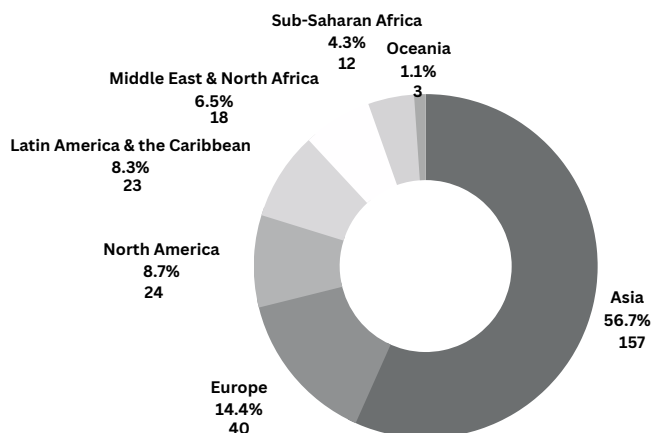

Percentage By Region

Top 10 Majors/Programs

1.	Civil Eng.	94
2.	Chemical Eng.	77
3.	Computer Science	66
4.	Electrical Eng.	65
5.	Mechanical Eng.	61
6.	Chemistry	52
7.	Physics	44
8.	Aerospace Eng.	32
9.	Biology	30
10/11.	Mathematics, C&IS	27

*tied

International Enrollment by School/College

2022 International Scholar Snapshot

277

Number of international faculty, staff and scholars hosted by The University of Alabama between July 1, 2021 and June 30, 2022.

TOP 10 SCHOLAR PLACES OF ORIGIN

44 countries and territories represented by Faculty/Scholars

Percentage by Region

Scholar Visa Breakdown

VISA-STATUS	TOTAL
J-1 Scholars	72
J-1 Physicians	19
H-1B Workers	118
O-1	4
F-1 OPT/CPT	45
Other	19
TOTAL	277