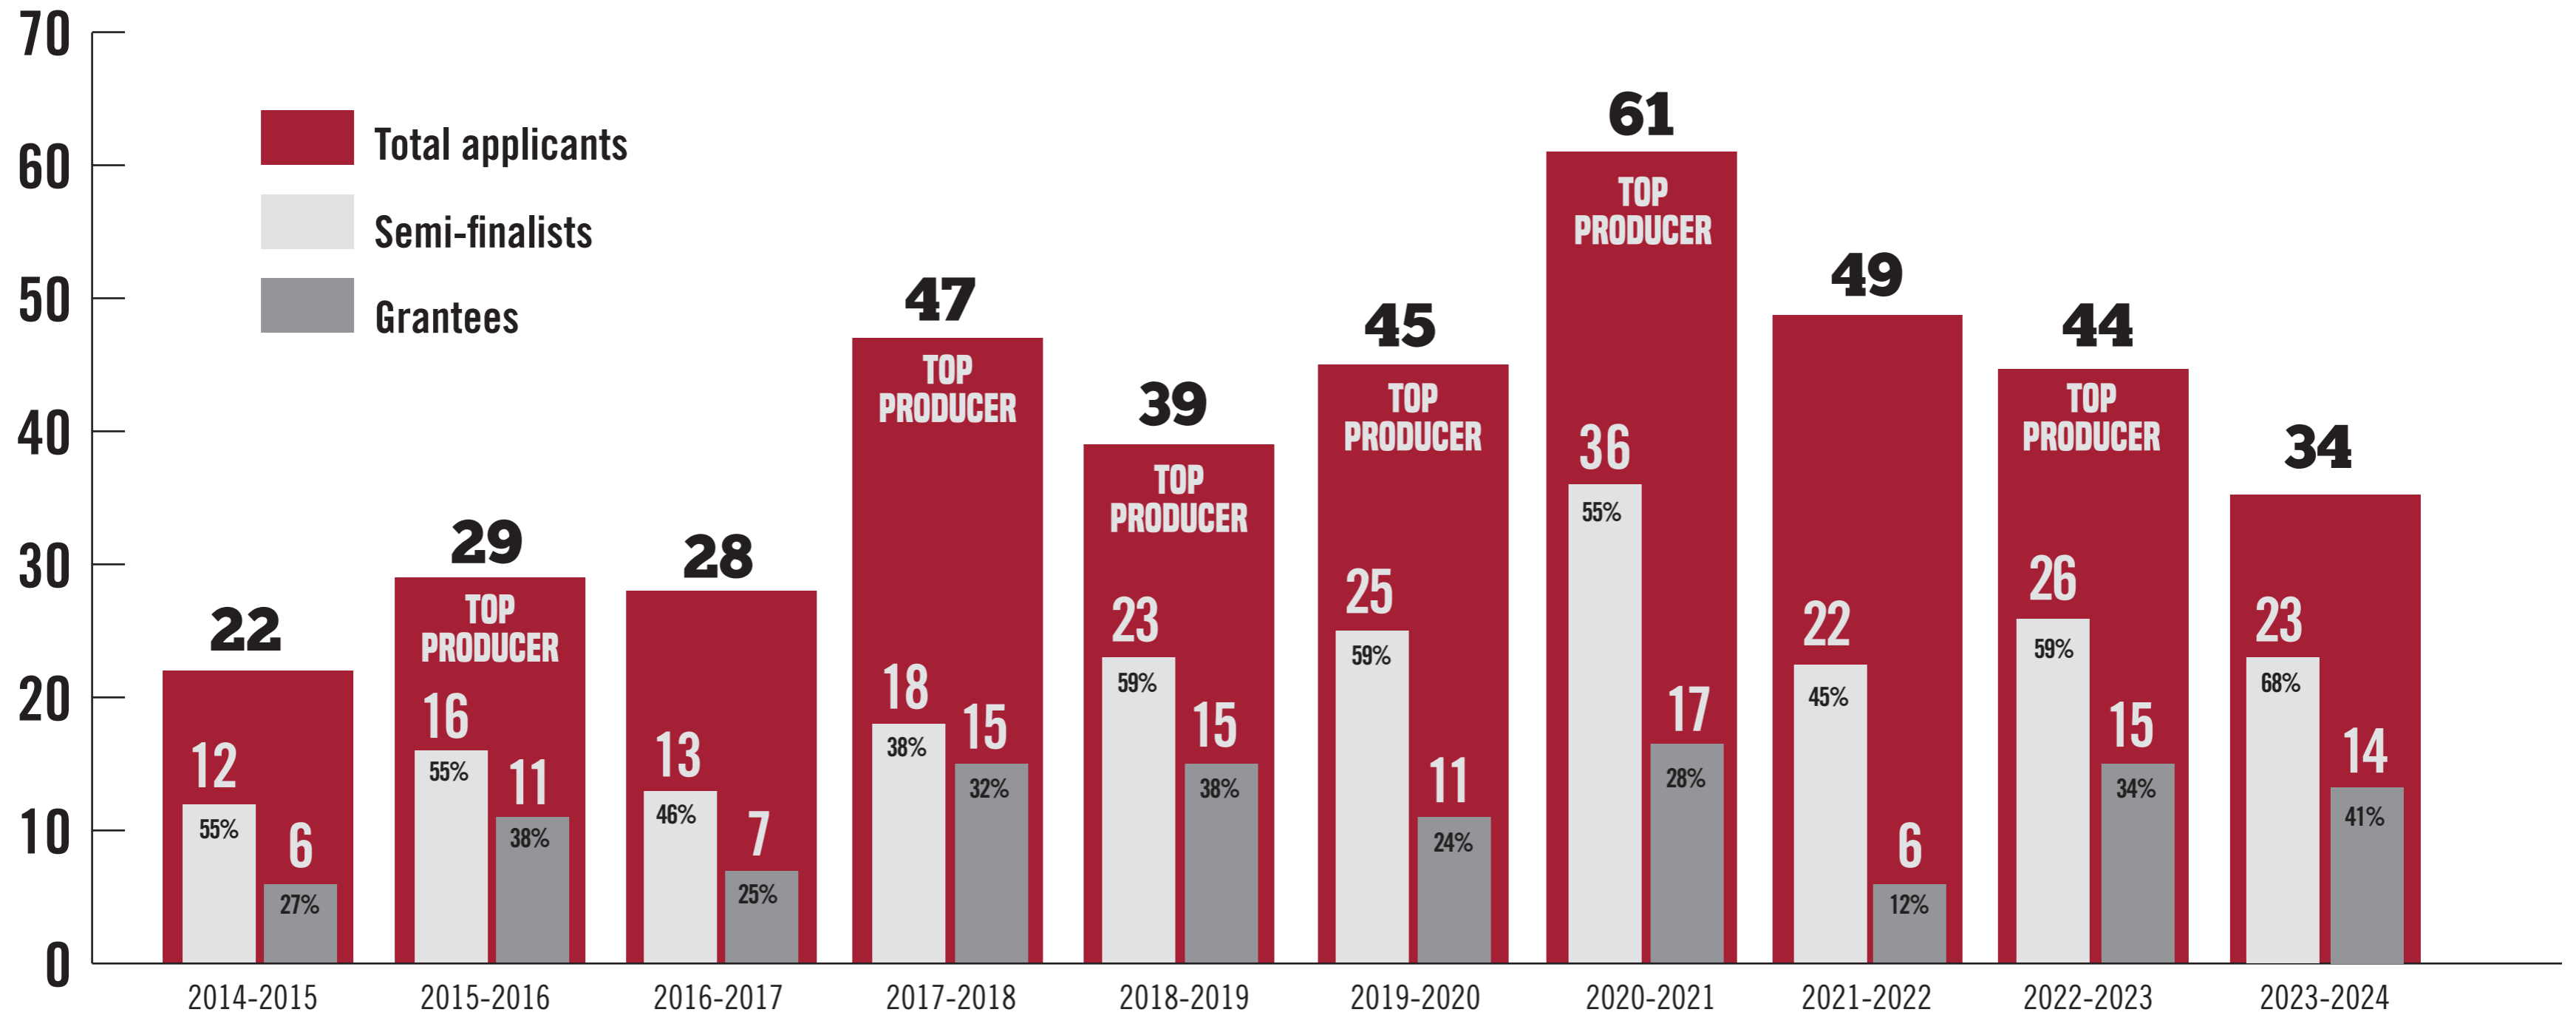

# THE UNIVERSITY OF ALABAMA FULBRIGHT U.S. STUDENT PROGRAM GROWTH

\*Covid-19 application cycle

\*Covid-19 application cycle

**FULBRIGHT PROGRAM ADVISORS:**  
Megan Legerski and Dr. Matthew Feminella

Capstone  
International  
Center