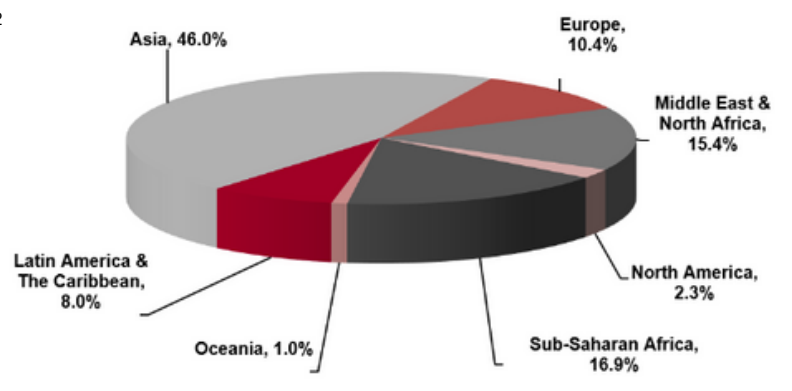

2023 International Student Snapshot

1102

Number of actively enrolled international students at The University of Alabama in Fall 2023. Including the 171 recent graduates currently on OPT work authorization, the total is 1273.

Top 10 Student Places of Origin

Percentage by Region

92 Countries & Territories Represented by Students

Fall 2023 Enrollment

DEGREE & LEVEL	Total
Undergraduate Students	254
Freshman	63
Sophomore	63
Junior	56
Senior	72
Graduate Students	802
Master's	147
Doctoral	652
Professional/Specialist	3
English Language Institute	24
Non-Degree & Exchange	22
TOTAL	1102