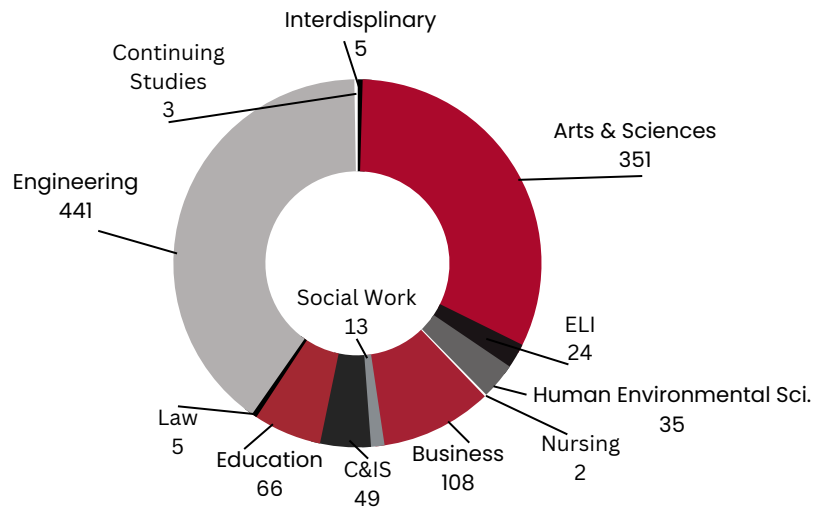

International Enrollment By School/College