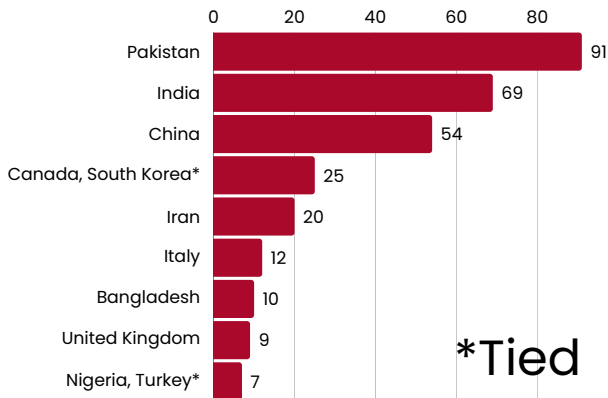

Top 10 Majors/Programs

- Computer Science 96
 - Civil & Construction 87
 - Mechanical Eng. 71
 - Chemistry 60
 - Chemical Eng. 59
 - Electrical Eng. 55
 - Physics 40
 - Biology 35
 - 9/10.* Aerospace Eng./C&IS* 34
- *Tied

International Enrollment By School/College

2023 International Scholar Snapshot

416

Number of international faculty, staff and scholars hosted by The University of Alabama between July 1, 2022 and June 30, 2023.

Top 10 Scholar Places of Origin

50 Countries & Territories Represented by Faculty/Scholars

Percentage by Region

Scholar Visa Status Breakdown

VISA-STATUS	Total
J-1 Scholars	201
J-1 Physicians	21
H-1B Workers	103
O-1	2
F-1 OPT/CPT	73
Other	16
TOTAL	416