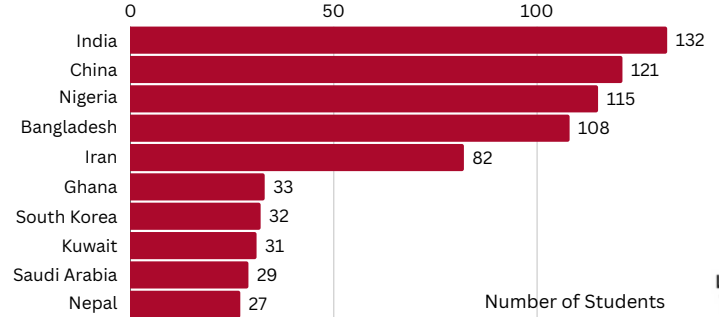

2023 International Student Snapshot

1102

Number of actively enrolled international students at The University of Alabama in Fall 2023. Including the 171 recent graduates currently on OPT work authorization, the total is 1273.

Top 10 Student Places of Origin

Percentage by Region

92 Countries & Territories Represented by Students

Fall 2023 Enrollment

DEGREE & LEVEL	Total
Undergraduate Students	254
Freshman	63
Sophomore	63
Junior	56
Senior	72
Graduate Students	802
Master's	147
Doctoral	652
Professional/Specialist	3
English Language Institute	24
Non-Degree & Exchange	22
TOTAL	1102