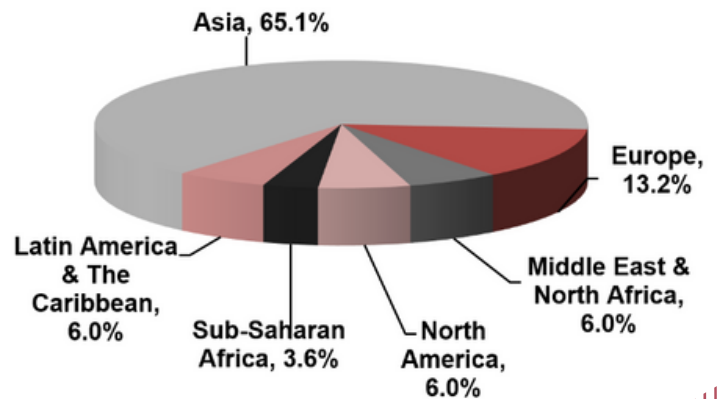

International Enrollment By School/College

2023 International Scholar Snapshot

416

Number of international faculty, staff and scholars hosted by The University of Alabama between July 1, 2022 and June 30, 2023.

Top 10 Scholar Places of Origin

50 Countries & Territories Represented by Faculty/Scholars

Percentage by Region

Scholar Visa Status Breakdown

VISA-STATUS	Total
J-1 Scholars	201
J-1 Physicians	21
H-1B Workers	103
O-1	2
F-1 OPT/CPT	73
Other	16
TOTAL	416